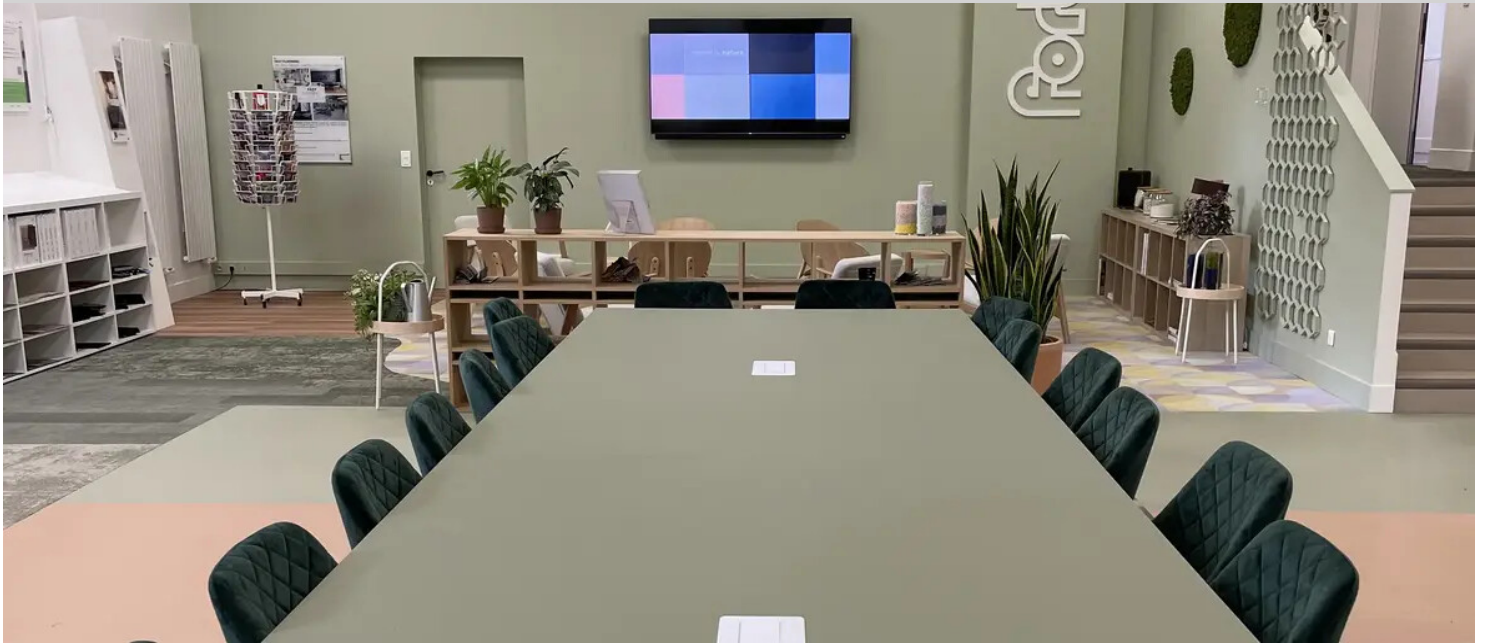

Reims Showroom

The Reims showroom was modernised in the spring, with a set of 13 flooring references installed in the room to showcase the various Forbo Flooring ranges and decors. You'll be able to choose from a range of sheets, tiles and planks formats, flamboyant colours and more neutral ones, all complemented by personalised furniture using our desktop solution, which allows you to cover your favourite pieces of furniture with linoleum. The whole project was supervised by Cécilia Aouaina, Marketing Director, and Margareth Van Aken, Vinyl Design Manager. The flooring was installed by our Forbo Flooring installation team. This new showroom offers an immersive experience, thanks to books and samples, as well as digital tools such as virtual reality and interactive screens.